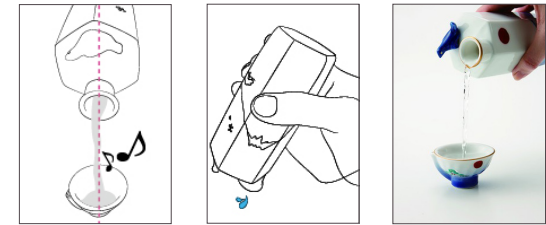

♪
Cups that sing like birds. ♪

6257 2,295B
Bottle φ 60×H150mm
(220cc)

6258 735B
Cup φ 60×H30mm
(40cc)

6259 2,295B
Bottle φ 60×H150mm
(220cc)

6260 735B
Cup φ 60×H30mm
(40cc)

6261 2,525B
Bottle φ 60×H150mm
(220cc)

6262 735B
Cup φ 60×H30mm
(40cc)