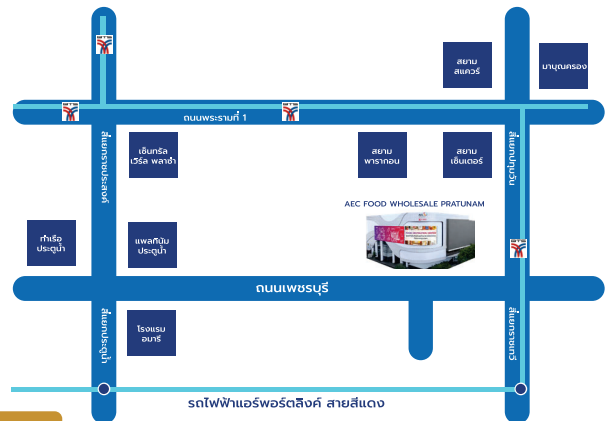

FOOD DESTINATION CENTER
ONE DESTINATION FOR ALL SOLUTIONS

New Branch Opening Celebration

Japan Head Office

Front Area

Inside Area

Buy
5,000
THB
get
12 Off
%

1 July 2024 until 31 July 2024

Address: 604/3 Phetchaburi Rd,
Thanon Phaya Thai, Ratchathewi,
Bangkok 10400 Unit No: MC-26